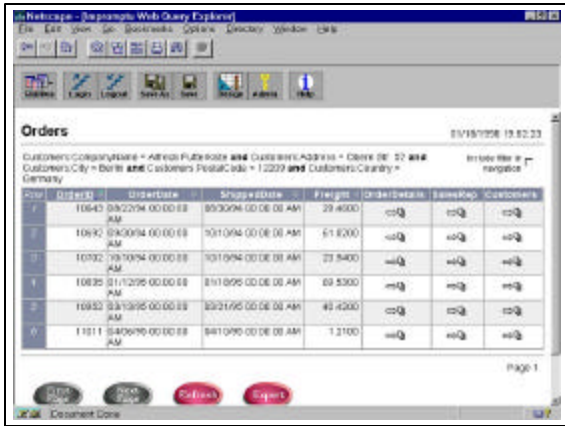

Examples -- Cognos

The following screenshots are of a typical example of Impromptu Web Query in action.

Impromptu Web Query uses "Query-then-Navigate" capability.

Starting Impromptu Web Query (IWQ) involves selecting a bookmark in your Web browser.

Every IWQ session starts with a logon. IWQ uses your user name and password to determine which information you may view.

4/1/04

Web-based DSS, D.J. Power

9

Company Name	Address	City	Postal Code	Country	Orders
ARNOX Publications	Calle 90, 81	Berlin	12208	Germany	10
Arco Triplex Empresarial	Avenida de la Constitución	México D.F.	06001	Mexico	10
Antonio Madero	Independencia 2512	México D.F.	06000	Mexico	10
Armand the firm	120 Hercules Sq.	London	W41 1DP	UK	10
UK Beverages	Plumbery Circus	London	EC2 8HT	UK	10
Berglund's	Bergendagen 8	Luleå	S-900 22	Sweden	10
Busser & Co. Maschinen	Pfaffenst. 67	München	85008	Germany	10
Bonard père et fils	24, place Helder	Strasbourg	67008	France	10
BONOL Comercio Exterior	C/ Arcolet, 67	Madrid	28003	Spain	10
Bonapp	12, rue des Bouchers	Marseille	13008	France	10

Comshare DecisionWeb

Total Year	Competition	Cap
Year	Year	Current Year
Total Product	Total Region	Total Region
	Variable	Value
	Current	Retail

Retail Value, Total Region, Current Year, Cap

Month 1, Month 2, Month 3, Month 4, Month 5